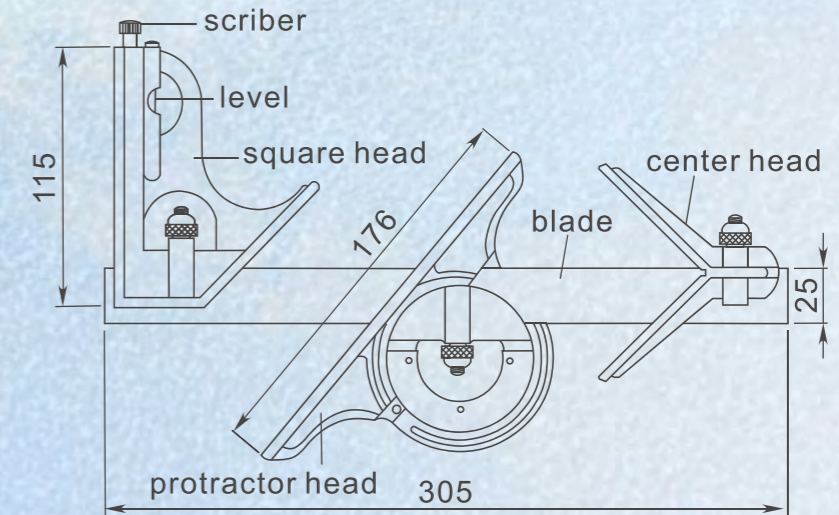

4 PCS COMBINATION SQUARE SET

- Made by procoated mold and no blister on the surface

Unit:mm

Code	Ruler	Graduation
1012-2010-A	300/12"	1.0/1/64" and 0.5/1/32"

- Distinct lines and figures against the satin chrome finish making reading easily

- Low surface roughness and high accuracy with surfaces precisely ground

- Powder-coated process guaranteeing high surface durability

- Strong and elegant packing